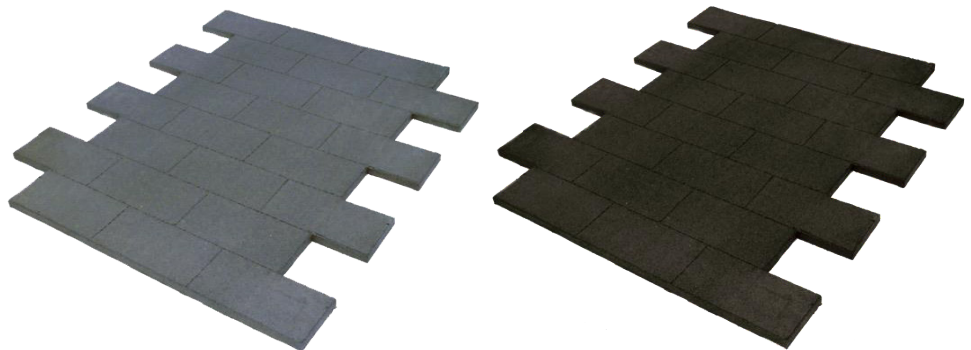

Creature Comforts

Shercom Stall Mats create an environment that is conducive to comfort, cleanliness and durability in an agricultural setting. They have been designed to withstand abuse, the harshest climates and the roughness of farm life. Stall Mats alleviate joint stress for animals, decrease dust in warm, dry weather, aids in drainage and keep the area clean and beautiful. Shercom's interlocking stall mats are cost effective and easily installed to provide the perfect solution for any barn.

Features & Installation

- easy to clean
- designed for barns, stalls and walkways
- reduces joint stress for horses
- will not degrade over time
- maintenance free
- install over sand, soil, wood concrete or asphalt

Item Name	Dimensions	Weight	Part #	Qty/Skid
Stall Mat - Black	36" x 48" x 1"	55 lbs	4125118	30
Stall Mat - Grey	36" x 48" x 1"	55 lbs	4125158	30